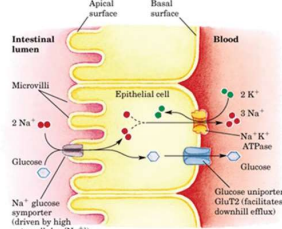

Restore

- Plasma helps facilitate gut repair, reduce peak diarrhea volume, improve intestinal permeability and aid in regeneration of the villous surface
- Plasma is a great source of functional proteins including antibodies, growth factors, hormones, immune cells and anti-microbial compounds

Re-energize

- The calf needs energy to mount an immune response
- Glucose provides the energy the calf needs to get up and facilitates nutrient and electrolyte absorption via sodium channels

Recolonize

- Includes Tri-Mic WD as a source of live (viable) naturally occurring microorganisms. Tri-Mic WD repopulates the gut with beneficial microflora ("good bacteria") which helps keep the gut pH low
- Low pH makes the gut less tolerant to pathogen proliferation