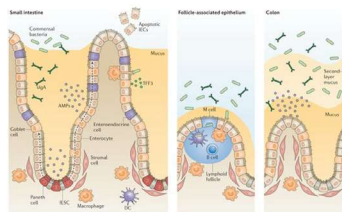

Re-energize

- The calf needs energy to mount an immune response
- Glucose provides the energy the calf needs to get up and facilitates nutrient and electrolyte absorption via sodium channels

Recolonize

- Includes Tri-Mic WD as a source of live (viable) naturally occurring microorganisms. Tri-Mic WD repopulates the gut with beneficial microflora ("good bacteria") which helps keep the gut pH low
- Low pH makes the gut less tolerant to pathogen proliferation

Rehydrate

- Dehydrated calves have vulnerable mucosa
- Electrolytes are used to correct and prevent metabolic acidosis

AVAILABLE PACKAGE SIZES

4 oz packet (single dose)
Case = 18 - 4 oz packets
25 lb bag