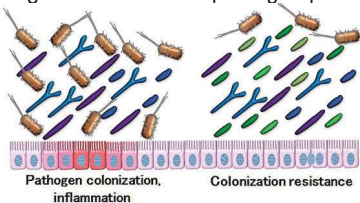

Restore

- Plasma helps facilitate gut repair, reduce peak diarrhea volume, improve intestinal permeability and aid in regeneration of the villous surface
- Plasma is a great source of functional proteins including antibodies, growth factors, hormones, immune cells and anti-microbial compounds

Re-energize

- The calf needs energy to mount an immune response
- Glucose provides the energy the calf needs to get up and facilitates nutrient and electrolyte absorption via sodium channels

Recolonize

- Includes Tri-Mic WD as a source of live (viable) naturally occurring microorganisms. Tri-Mic WD repopulates the gut with beneficial microflora ("good bacteria") which helps keep the gut pH low
- Low pH makes the gut less tolerant to pathogen proliferation

Rehydrate

- Dehydrated calves have vulnerable mucosa
- Electrolytes are used to correct and prevent metabolic acidosis

AVAILABLE PACKAGE SIZES

4 oz packet (single dose)
Case = 18 - 4 oz packets
25 lb bag