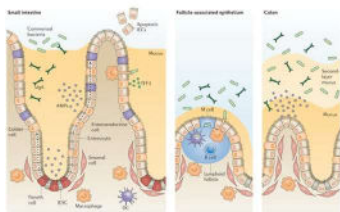

Re-energize

- The calf needs energy to mount an immune response
- Glucose provides the energy the calf needs to get up and facilitates nutrient and electrolyte absorption via sodium channels

Recolonize

- Includes Tri-Mic WD as a source of live (viable) naturally occurring microorganisms. Tri-Mic WD repopulates the gut with beneficial microflora ("good bacteria") which helps keep the gut pH low
- Low pH makes the gut less tolerant to pathogen proliferation

Rehydrate

- Dehydrated calves have vulnerable mucosa
- Electrolytes are used to correct and prevent metabolic acidosis

AVAILABLE PACKAGE SIZES

- 4 oz packet (single dose)
- Case = 18 - 4 oz packets
- 25 lb bag