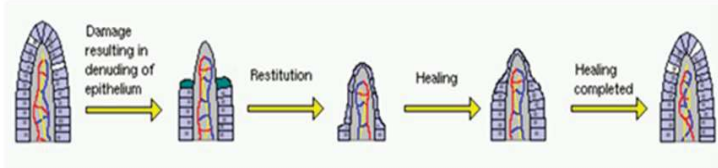

ACCEL RS

Recovery solution (stress supplement and electrolyte combination) aiding in hydration and digestive health for calves. Contains a source of live (viable) naturally occurring microorganisms

RESEARCH-SUPPORTED FEATURES AND BENEFITS

Restore

- Plasma helps facilitate gut repair, reduce peak diarrhea volume, improve intestinal permeability and aid in regeneration of the villous surface
- Plasma is a great source of functional proteins including antibodies, growth factors, hormones, immune cells and anti-microbial compounds

Re-energize

- The calf needs energy to mount an immune response
- Glucose provides the energy the calf needs to get up and facilitates nutrient and electrolyte absorption via sodium channels

Recolonize

- Includes Tri-Mic WD as a source of live (viable) naturally occurring microorganisms. Tri-Mic WD repopulates the gut with beneficial microflora ("good bacteria") which helps keep the gut pH low
- Low pH makes the gut less tolerant to pathogen proliferation