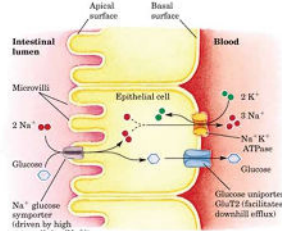

Restore

- Plasma helps facilitate gut repair, reduce peak diarrhea volume, improve intestinal permeability and aid in regeneration of the villous surface
- Plasma is a great source of functional proteins including antibodies, growth factors, hormones, immune cells and anti-microbial compounds

Re-energize

- The calf needs energy to mount an immune response
- Glucose provides the energy the calf needs to get up and facilitates nutrient and electrolyte absorption via sodium channels

Recolonize

- Includes Tri-Mic WD as a source of live (viable) naturally occurring microorganisms. Tri-Mic WD repopulates the gut with beneficial microflora ("good bacteria") which helps keep the gut pH low
- Low pH makes the gut less tolerant to pathogen proliferation