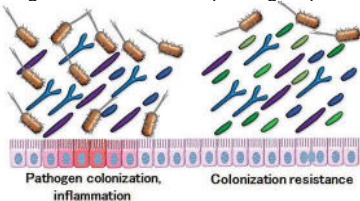

Restore

- Plasma helps facilitate gut repair, reduce peak diarrhea volume, improve intestinal permeability and aid in regeneration of the villous surface
- Plasma is a great source of functional proteins including antibodies, growth factors, hormones, immune cells and anti-microbial compounds

Re-energize

- The calf needs energy to mount an immune response
- Glucose provides the energy the calf needs to get up and facilitates nutrient and electrolyte absorption via sodium channels

Recolonize

- Includes Tri-Mic WD as a source of live (viable) naturally occurring microorganisms. Tri-Mic WD repopulates the gut with beneficial microflora ("good bacteria") which helps keep the gut pH low
- Low pH makes the gut less tolerant to pathogen proliferation

Rehydrate

- Dehydrated calves have vulnerable mucosa
- Electrolytes are used to correct and prevent metabolic acidosis

AVAILABLE PACKAGE SIZES

- 4 oz packet (single dose)
- Case = 18 - 4 oz packets
- 25 lb bag