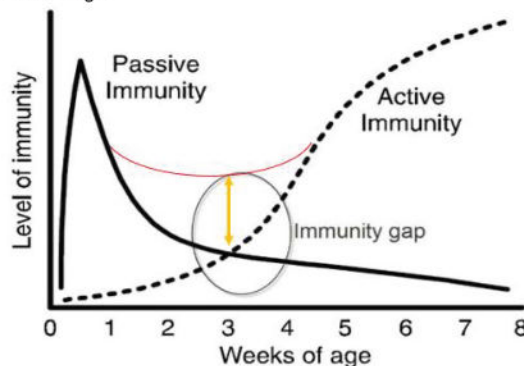

WHEN TO USE

First 21™ is designed specifically to assist in bridging the critical immunity gap that occurs between the time when a calf is relying on antibodies provided from colostrum replacer or maternal colostrum until its own immune system is developed at 1-2 months of age.

DIRECTIONS FOR USE

Add 1.2 oz. (35 grams) of First 21™ S to calf milk replacer or pasteurized whole milk. For best results, feed at a rate of 1.2 oz. (35 grams) per calf per feeding. Feed continuously, twice a day for 2 to 3 weeks.

BATCH MIXING

No. OF CALVES FED	No. OF SCOOPS OF FIRST 21™ SUPPLEMENT	No. OF POUNDS OF FIRST 21™ SUPPLEMENT
1	1	1.2 oz. (35 grams)
20	20	1.5
40	40	3
100	100	8
325	325	25
650	650	50

Add to calf milk replacer or pasteurized milk; Feed twice daily

AVAILABLE PACKAGE SIZE

20 lb. pail
Contains ~259 - 35-gram feedings
Enclosed scoop holds ~1.2 oz. (35 grams)
First 21™ Supplement powder
Weigh powder for best results
Pallet = 64 pails

STORAGE

Store in a cool, dry area for maximum stability
Avoid leaving open for extended periods of time

MANUFACTURED FOR

Select Sires Inc.
Plain City, OH 43064