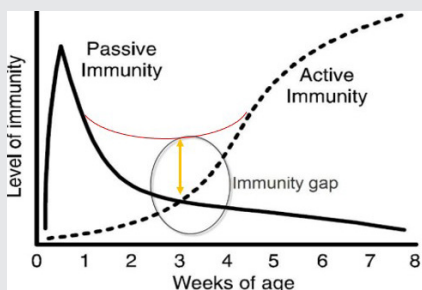

BATCH MIXING

No. of Calves Fed	No. of Scoops of First 21	No. of Pounds of First 21
1	1	1.2 oz. (35 grams)
20	20	1.5
40	40	3
100	100	8
325	325	25
650	650	50

CentralStar
800.631.3510 • mycentralstar.com

Buyer assumes all responsibility for use, storage and handling of this product. Select Sires Inc. makes no claims or warranties, expressed or implied. ©First 21, Build A Better Calf, Your Success Our Passion. and the Select Sires logo are registered trademarks of Select Sires Inc., Plain City, Ohio. Manufactured for Select Sires Inc., 11740 U.S. 42 N, Plain City, OH 43064. Updated 01/13/25.